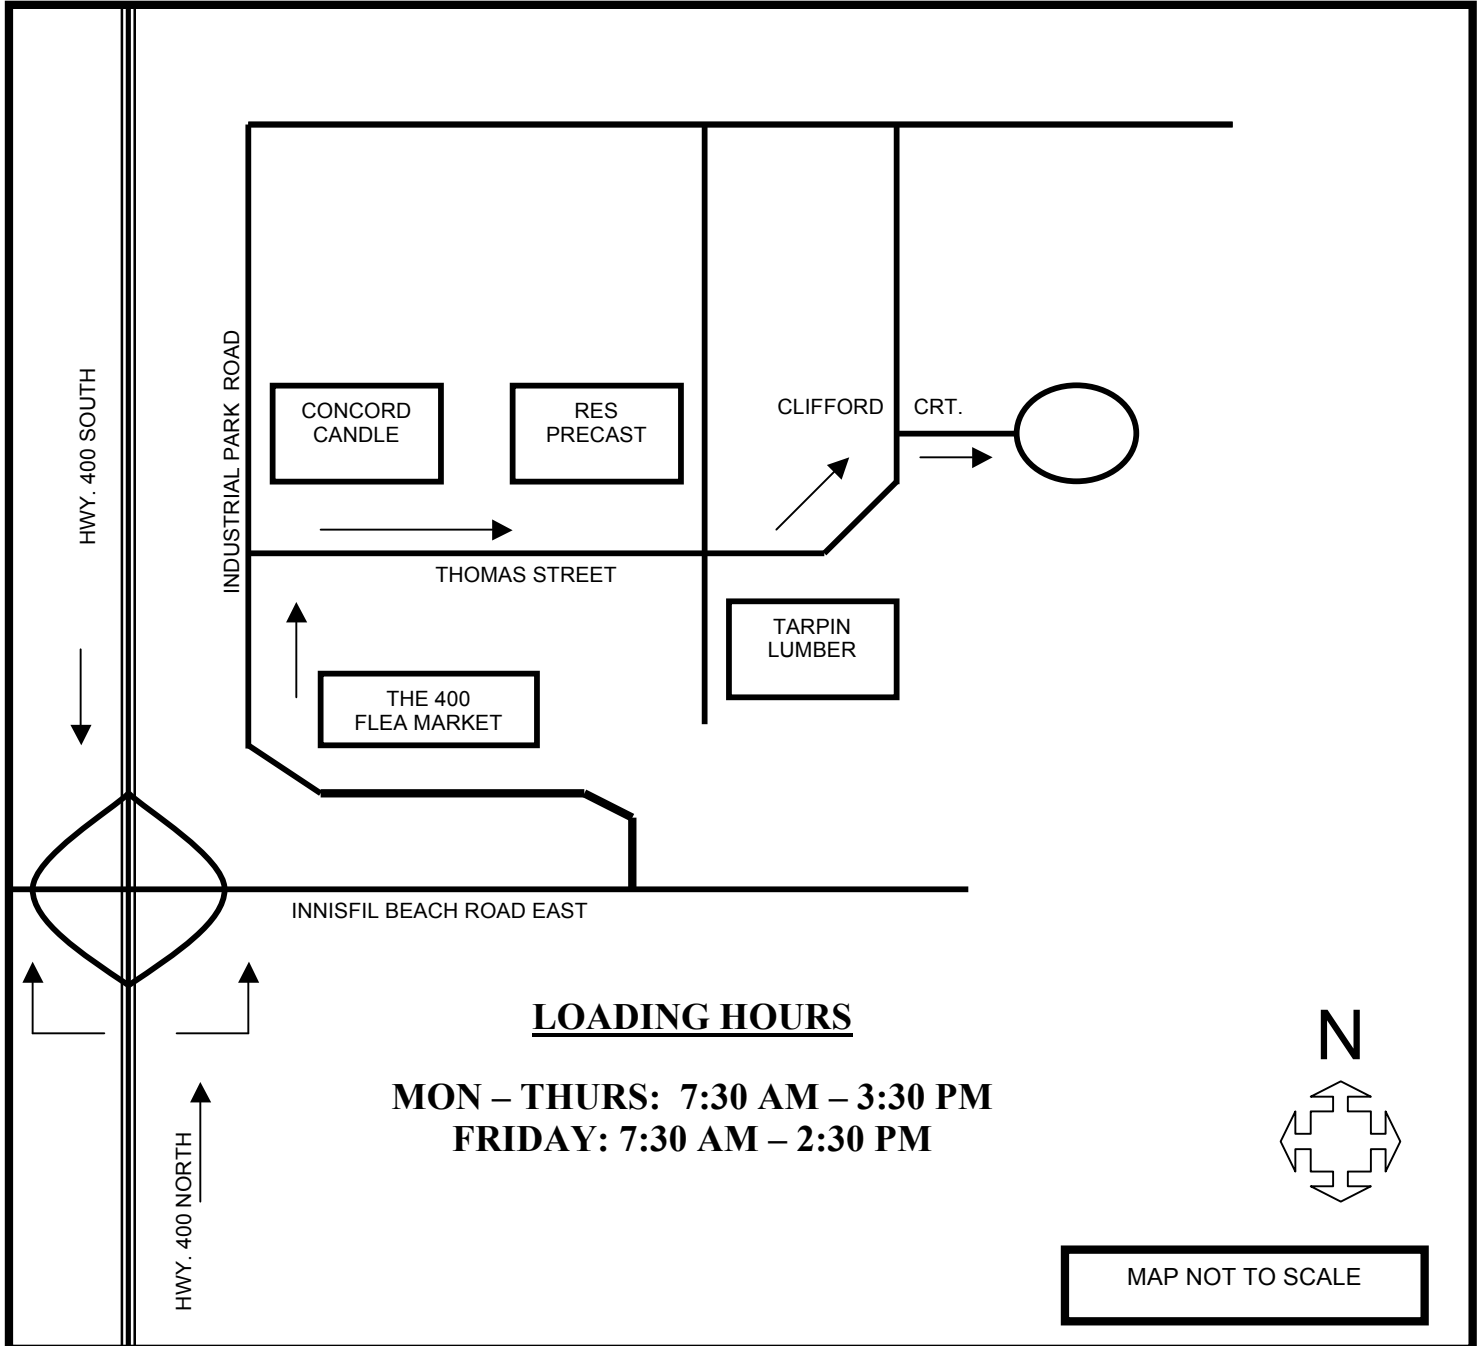

3227 CLIFFORD COURT
INNISFIL, ON
L9S 3V8
TOLL FREE: 1-888-820-5016
PHONE NUMBER: (705) 431-5980
FAX NUMBER: (705) 431-5970